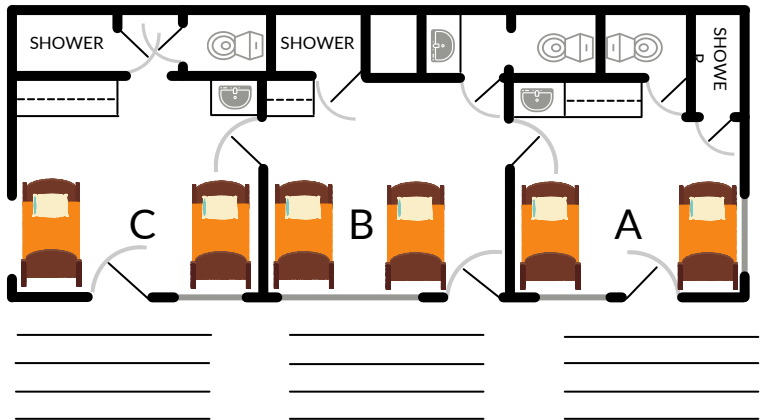

UPPER CEDAR LODGE

(Upper Cedar Lodge has 21 bunk beds for a total 42 beds)

(Bedding not included for bunks)

LOWER CEDAR LODGE

(Lower Cedar Lodge has 15 bunk beds for a total 30 beds)

HILLSIDE

(Hillside has 18 bunk beds for a total of 36 beds)

Upper
Level

Lower
Level

MEADOW VIEW _____

(Each Meadow View has 12 bunk beds for a total of 24 beds)

CABIN _____

(The Cabins have 5 bunk beds for a total 10 beds)

(Bedding not included for bunks)

NELSON

(Nelson has 14 bunk beds for a total of 28 beds)

(Nelson D Bed Roster)

(Nelson C Bed Roster)

(Nelson A Bed Roster)

(Nelson B Bed Roster)

(Nelson A Bed Roster)