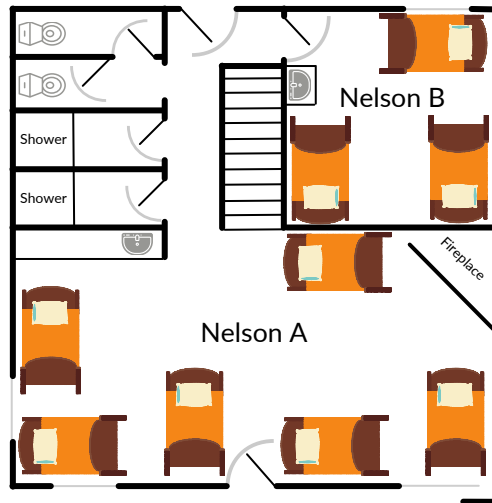

UPPER CEDAR LODGE

(Upper Cedar Lodge has 21 bunk beds for a total 42 beds)

(Bedding not included for bunks)

LOWER CEDAR LODGE

(Lower Cedar Lodge has 15 bunk beds for a total 30 beds)

HILLSIDE

(Hillside has 18 bunk beds for a total of 36 beds)

Upper
Level

Lower
Level

MEADOW VIEW _____

(Each Meadow View has 12 bunk beds for a total of 24 beds)

CABIN _____

(The Cabins have 5 bunk beds for a total 10 beds)

(Bedding not included for bunks)

NELSON

(Nelson has 14 bunk beds for a total of 28 beds)

(Nelson D Bed Roster)

(Nelson C Bed Roster)

(Nelson A Bed Roster)

(Nelson B Bed Roster)

(Nelson A Bed Roster)