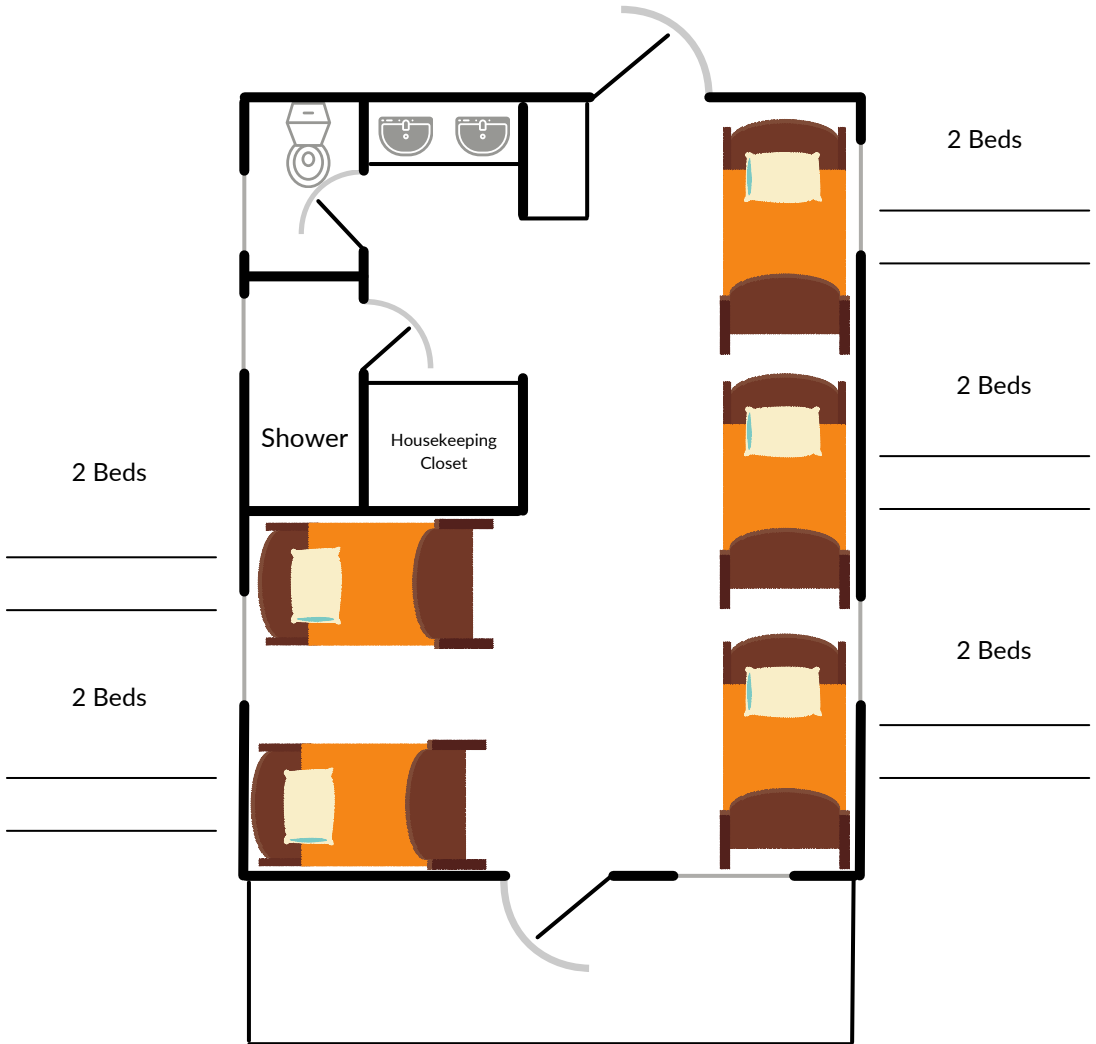

UPPER CEDAR LODGE

(Upper Cedar Lodge has 21 bunk beds for a total 42 beds)

(Bedding not included for bunks)

LOWER CEDAR LODGE

(Lower Cedar Lodge has 15 bunk beds for a total 30 beds)

HILLSIDE

(Hillside has 18 bunk beds for a total of 36 beds)

Upper
Level

Lower
Level

MEADOW VIEW _____

(Each Meadow View has 12 bunk beds for a total of 24 beds)

CABIN _____

(The Cabins have 5 bunk beds for a total 10 beds)

(Bedding not included for bunks)

NELSON

(Nelson has 14 bunk beds for a total of 28 beds)

(Nelson D Bed Roster)

(Nelson C Bed Roster)

(Nelson A Bed Roster)

(Nelson B Bed Roster)

(Nelson A Bed Roster)