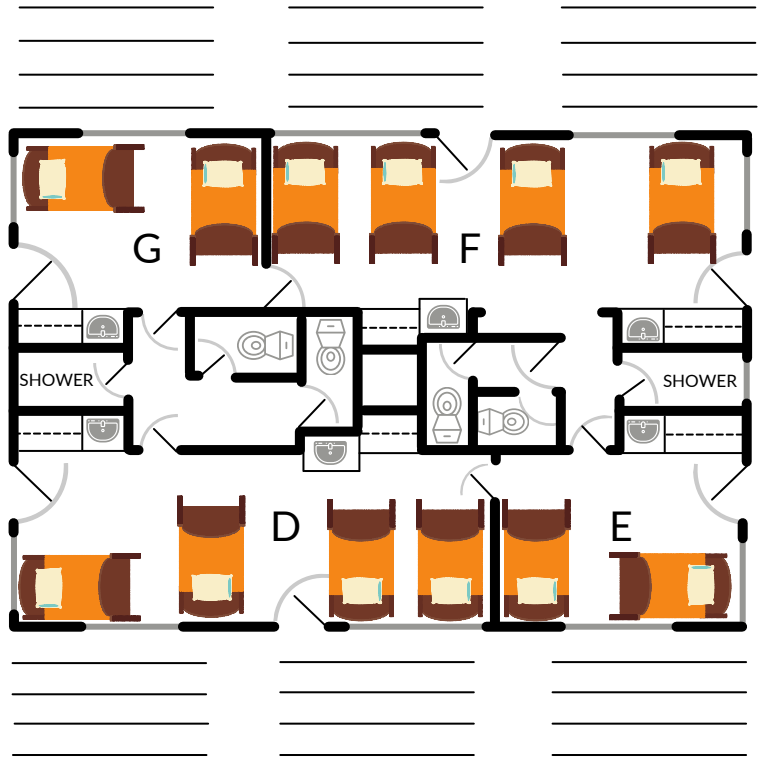

UPPER CEDAR LODGE

(Upper Cedar Lodge has 21 bunk beds for a total 42 beds)

(Bedding not included for bunks)

LOWER CEDAR LODGE

(Lower Cedar Lodge has 15 bunk beds for a total 30 beds)

HILLSIDE

(Hillside has 18 bunk beds for a total of 36 beds)

Upper
Level

Lower
Level

MEADOW VIEW _____

(Each Meadow View has 12 bunk beds for a total of 24 beds)

CABIN _____

(The Cabins have 5 bunk beds for a total 10 beds)

(Bedding not included for bunks)

NELSON

(Nelson has 14 bunk beds for a total of 28 beds)

(Nelson D Bed Roster)

(Nelson C Bed Roster)

(Nelson A Bed Roster)

(Nelson B Bed Roster)

(Nelson A Bed Roster)