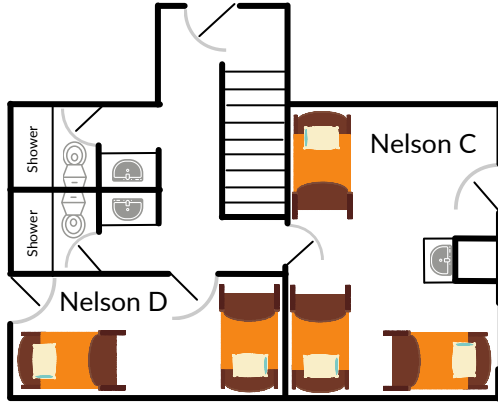

UPPER CEDAR LODGE

(Upper Cedar Lodge has 21 bunk beds for a total 42 beds)

(Bedding not included for bunks)

LOWER CEDAR LODGE

(Lower Cedar Lodge has 15 bunk beds for a total 30 beds)

HILLSIDE

(Hillside has 18 bunk beds for a total of 36 beds)

Upper
Level

Lower
Level

MEADOW VIEW _____

(Each Meadow View has 12 bunk beds for a total of 24 beds)

CABIN _____

(The Cabins have 5 bunk beds for a total 10 beds)

(Bedding not included for bunks)

NELSON

(Nelson has 14 bunk beds for a total of 28 beds)

(Nelson D Bed Roster)

(Nelson C Bed Roster)

(Nelson A Bed Roster)

(Nelson B Bed Roster)

(Nelson A Bed Roster)