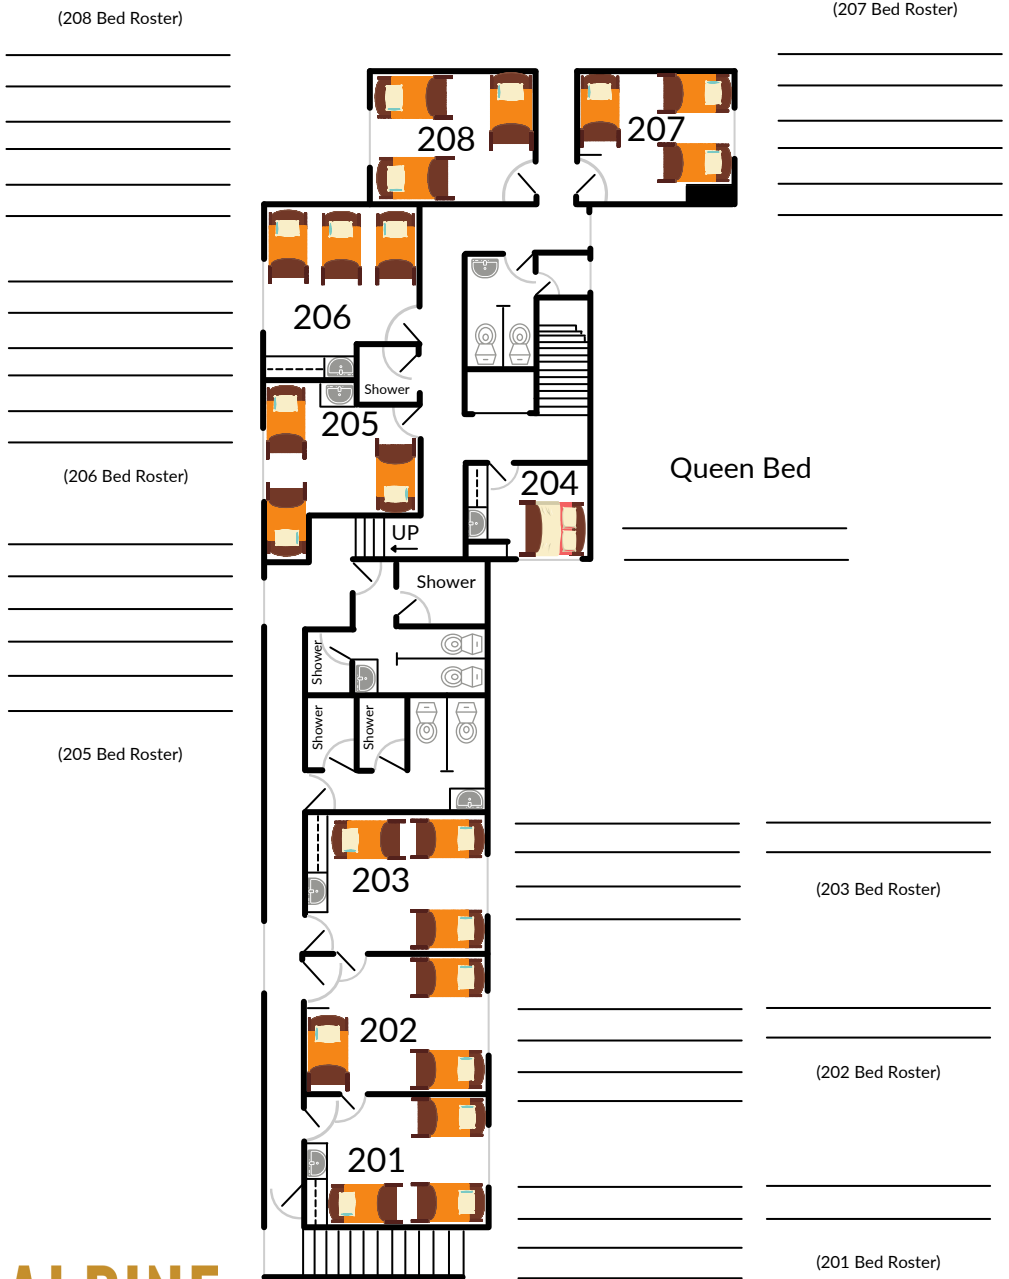

UPPER CEDAR LODGE

(Upper Cedar Lodge has 21 bunk beds for a total 42 beds)

(Bedding not included for bunks)

LOWER CEDAR LODGE

(Lower Cedar Lodge has 15 bunk beds for a total 30 beds)

HILLSIDE

(Hillside has 18 bunk beds for a total of 36 beds)

Upper
Level

Lower
Level

MEADOW VIEW _____

(Each Meadow View has 12 bunk beds for a total of 24 beds)

CABIN _____

(The Cabins have 5 bunk beds for a total 10 beds)

(Bedding not included for bunks)

NELSON

(Nelson has 14 bunk beds for a total of 28 beds)

(Nelson D Bed Roster)

(Nelson C Bed Roster)

(Nelson A Bed Roster)

(Nelson B Bed Roster)

(Nelson A Bed Roster)