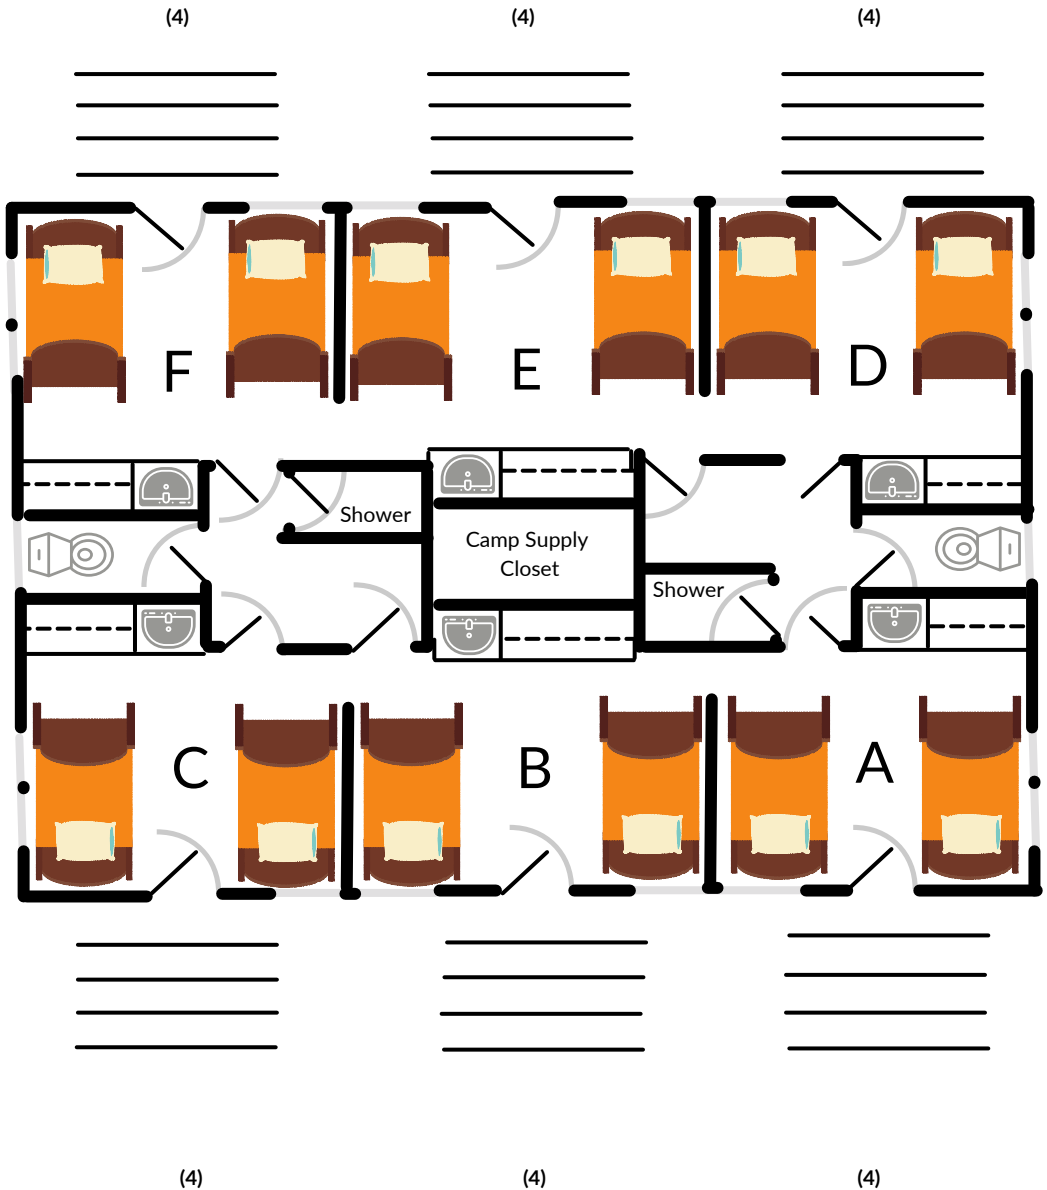

UPPER CEDAR LODGE

(Upper Cedar Lodge has 21 bunk beds for a total 42 beds)

(Bedding not included for bunks)

LOWER CEDAR LODGE

(Lower Cedar Lodge has 15 bunk beds for a total 30 beds)

HILLSIDE

(Hillside has 18 bunk beds for a total of 36 beds)

Upper
Level

Lower
Level

MEADOW VIEW _____

(Each Meadow View has 12 bunk beds for a total of 24 beds)

CABIN _____

(The Cabins have 5 bunk beds for a total 10 beds)

(Bedding not included for bunks)

NELSON

(Nelson has 14 bunk beds for a total of 28 beds)

(Nelson D Bed Roster)

(Nelson C Bed Roster)

(Nelson A Bed Roster)

(Nelson B Bed Roster)

(Nelson A Bed Roster)