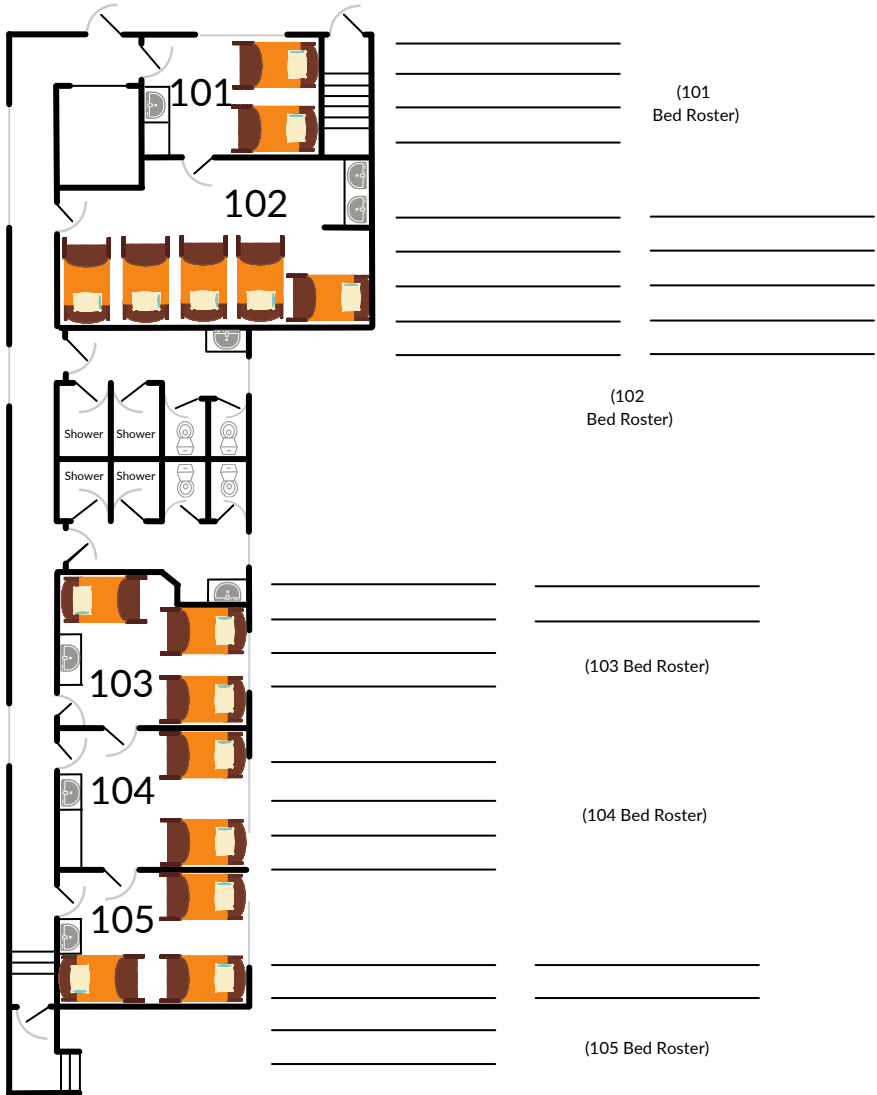

UPPER CEDAR LODGE

(Upper Cedar Lodge has 21 bunk beds for a total 42 beds)

(Bedding not included for bunks)

LOWER CEDAR LODGE

(Lower Cedar Lodge has 15 bunk beds for a total 30 beds)

HILLSIDE

(Hillside has 18 bunk beds for a total of 36 beds)

Upper
Level

Lower
Level

MEADOW VIEW _____

(Each Meadow View has 12 bunk beds for a total of 24 beds)

CABIN _____

(The Cabins have 5 bunk beds for a total 10 beds)

(Bedding not included for bunks)

NELSON

(Nelson has 14 bunk beds for a total of 28 beds)

(Nelson D Bed Roster)

(Nelson C Bed Roster)

(Nelson A Bed Roster)

(Nelson B Bed Roster)

(Nelson A Bed Roster)