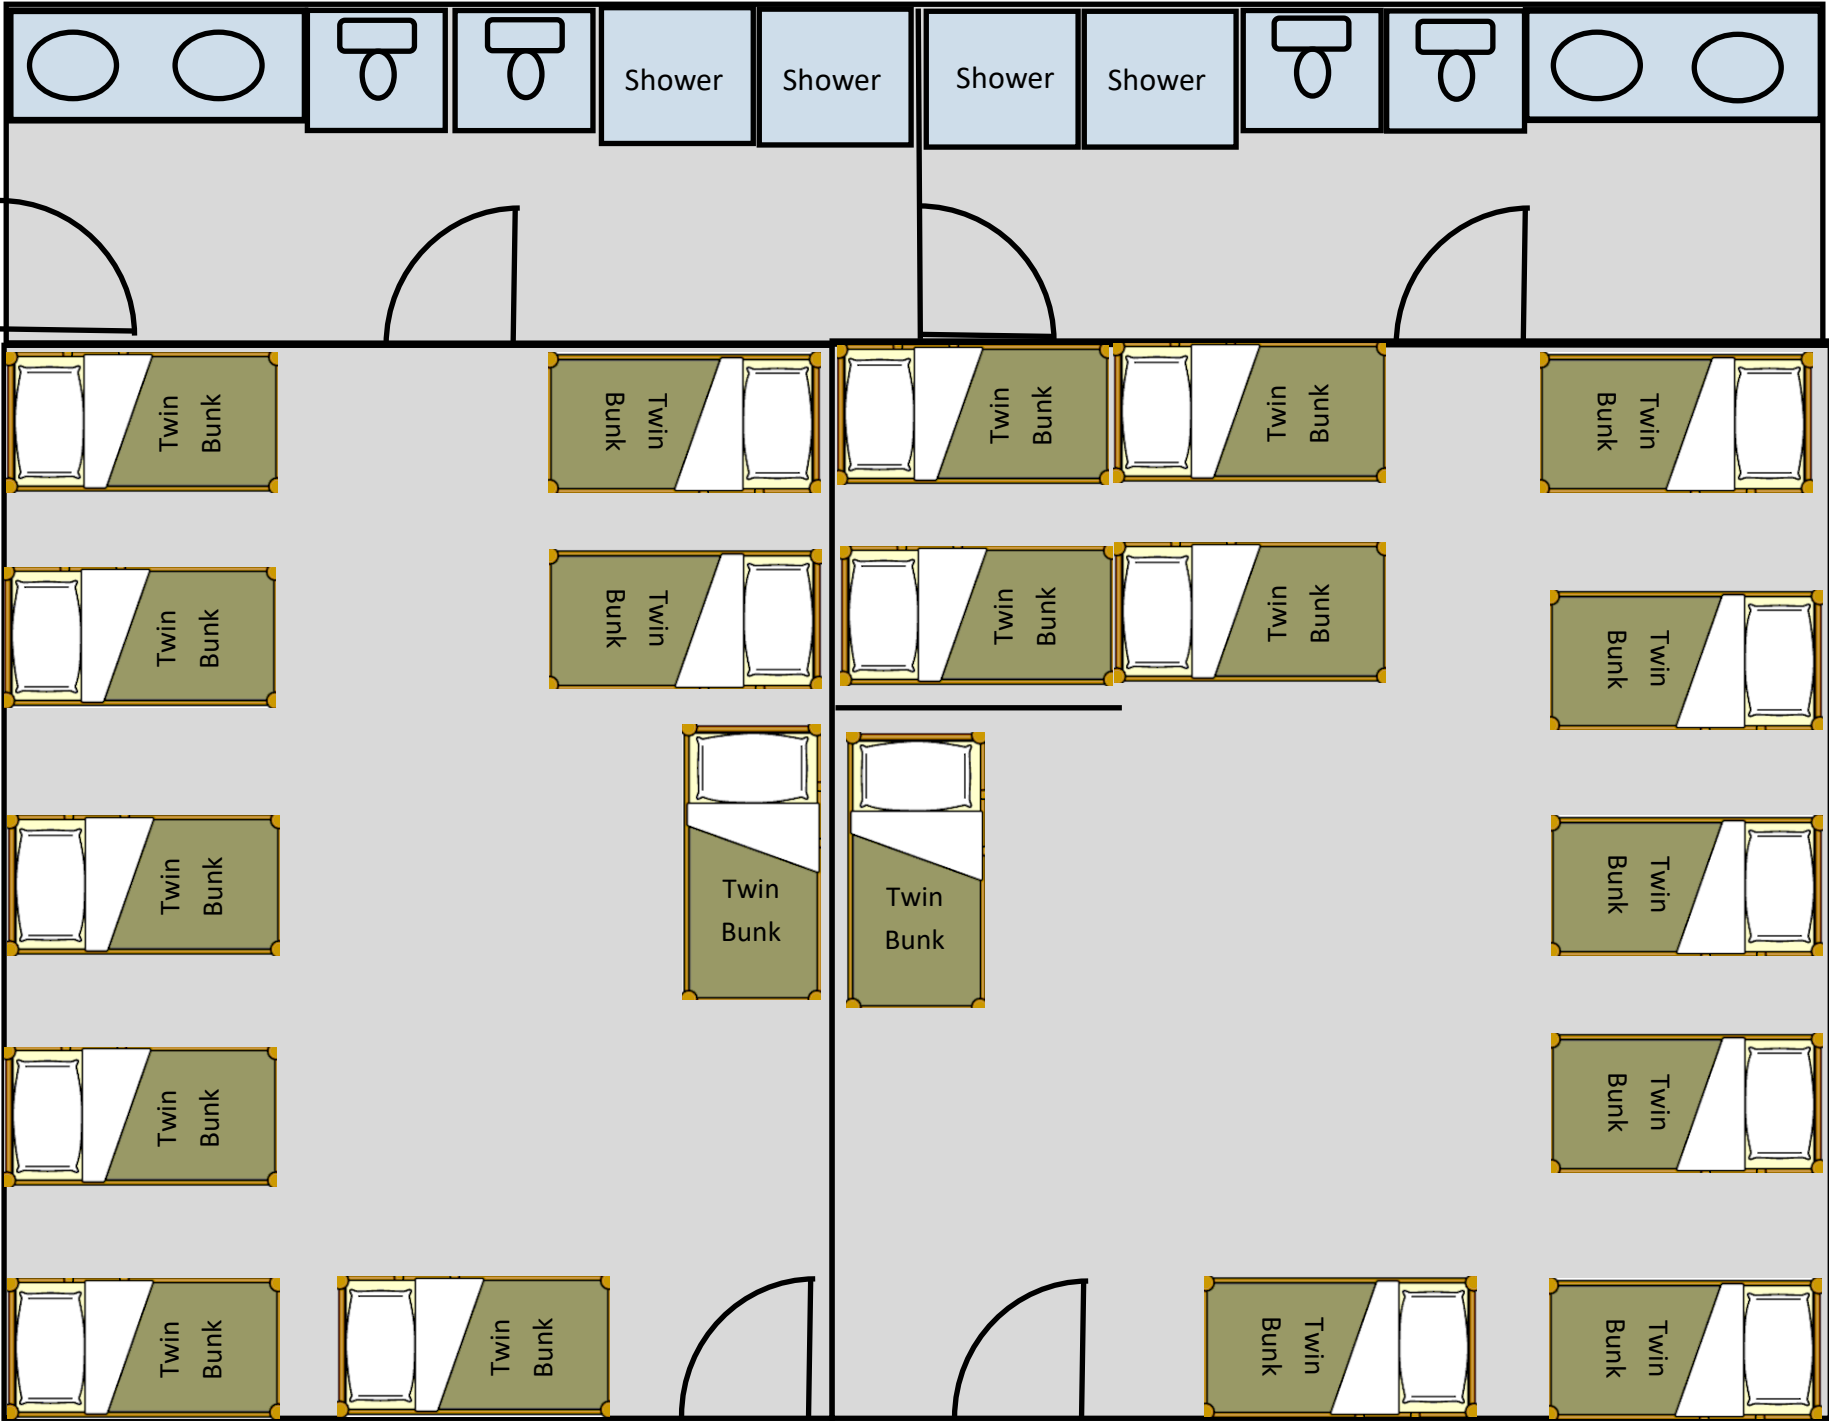

Cabins 2-14 (10)

Black Oak, South Fork, Broken Arrow (16)

Northstar, Old Smokey (40)

Ponderosa (38)

Shepherds Rest (3)

Hospitality (2-3)

Summit Lodge (15-20)