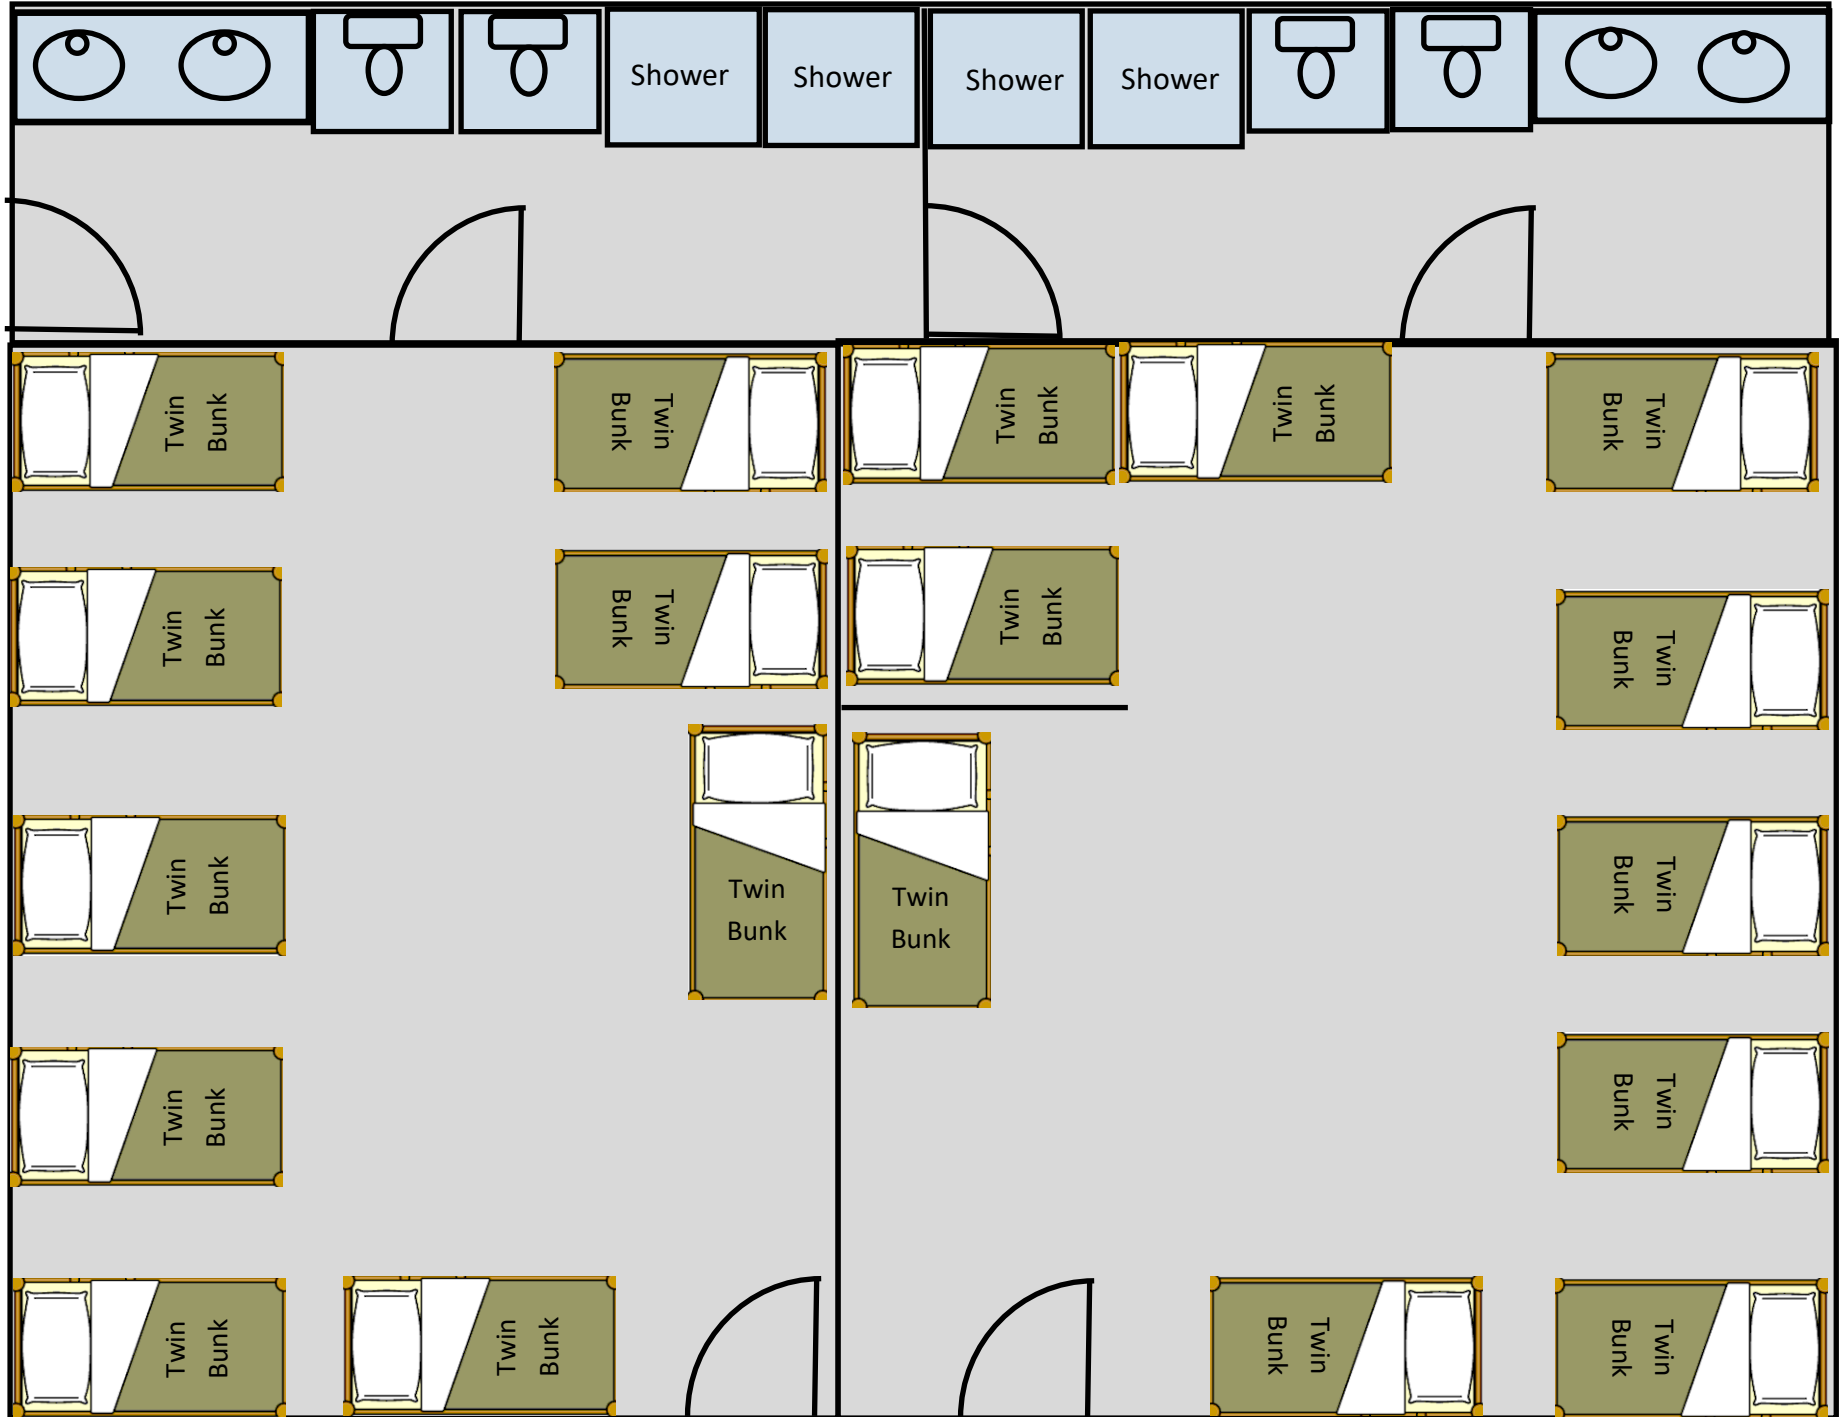

Cabins 2-14 (10)

Black Oak, South Fork, Broken Arrow (16)

Northstar, Old Smokey (40)

Ponderosa (38)

Shepherds Rest (3)

Hospitality (2-3)

Summit Lodge (15-20)