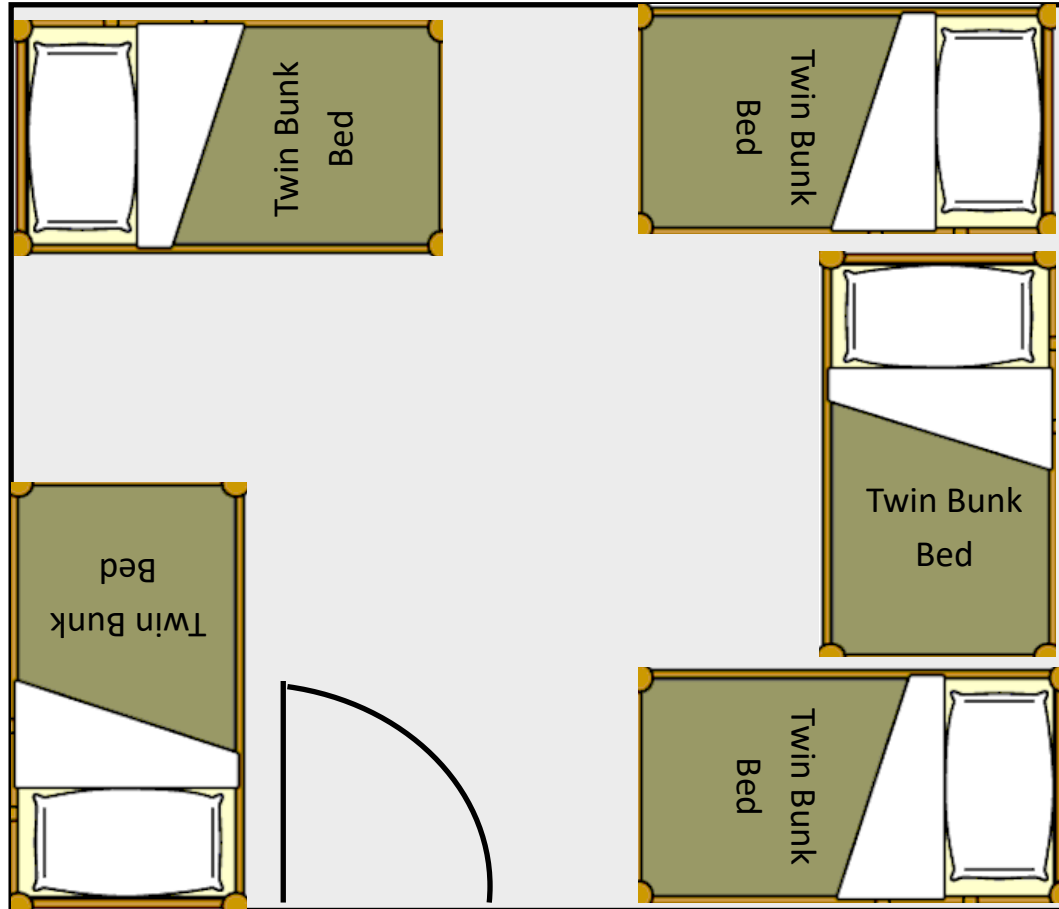

Cabins 2-14 (10)

Black Oak, South Fork, Broken Arrow (16)

Northstar, Old Smokey (40)

Ponderosa (38)

Shepherds Rest (3)

Hospitality (2-3)

Summit Lodge (15-20)